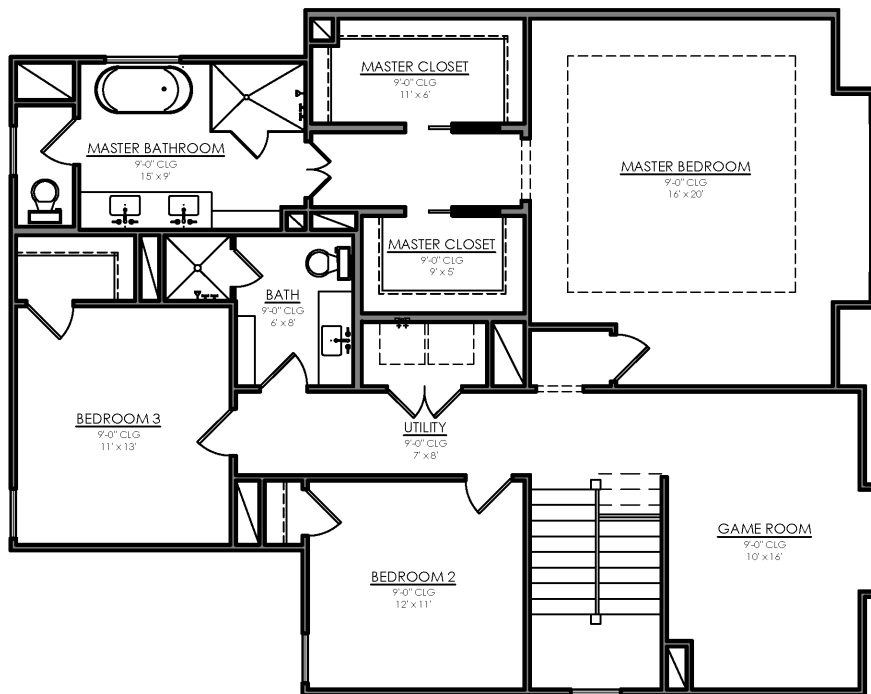

WORTHAM

3 BED / 2.5 BATH / 2 CAR GARAGE
2,580 BASE SF

SULLIVAN
BROTHERS
B U I L D E R S

SECOND FLOOR

FIRST FLOOR