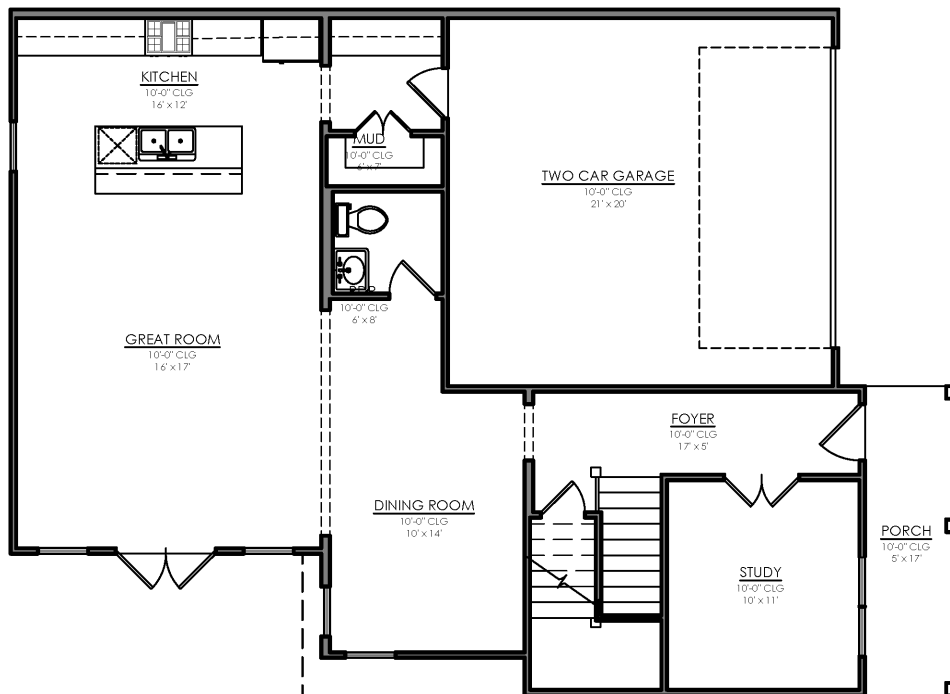

WORTHAM

3 BED / 2.5 BATH / 2 CAR GARAGE
2,580 BASE SF

SULLIVAN
BROTHERS
B U I L D E R S

SECOND FLOOR

FIRST FLOOR