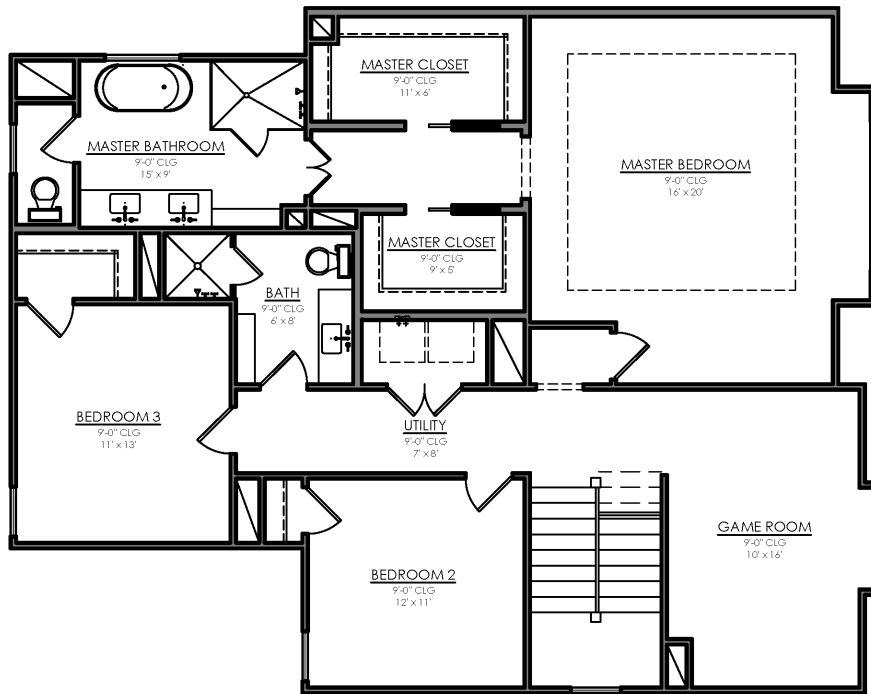

WORTHAM

3 BED / 2.5 BATH / 2 CAR GARAGE  
2,580 BASE SF

**SULLIVAN**  
**BROTHERS**  
B U I L D E R S

SECOND FLOOR

FIRST FLOOR