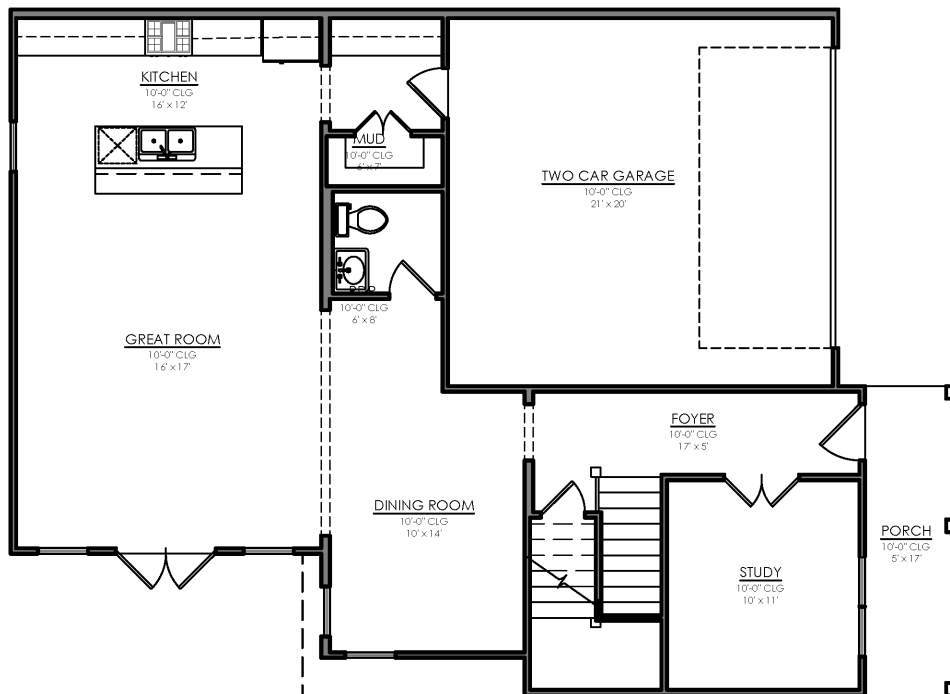

WORTHAM

3 BED / 2.5 BATH / 2 CAR GARAGE  
2,580 BASE SF

**SULLIVAN**  
**BROTHERS**  
B U I L D E R S

SECOND FLOOR

FIRST FLOOR