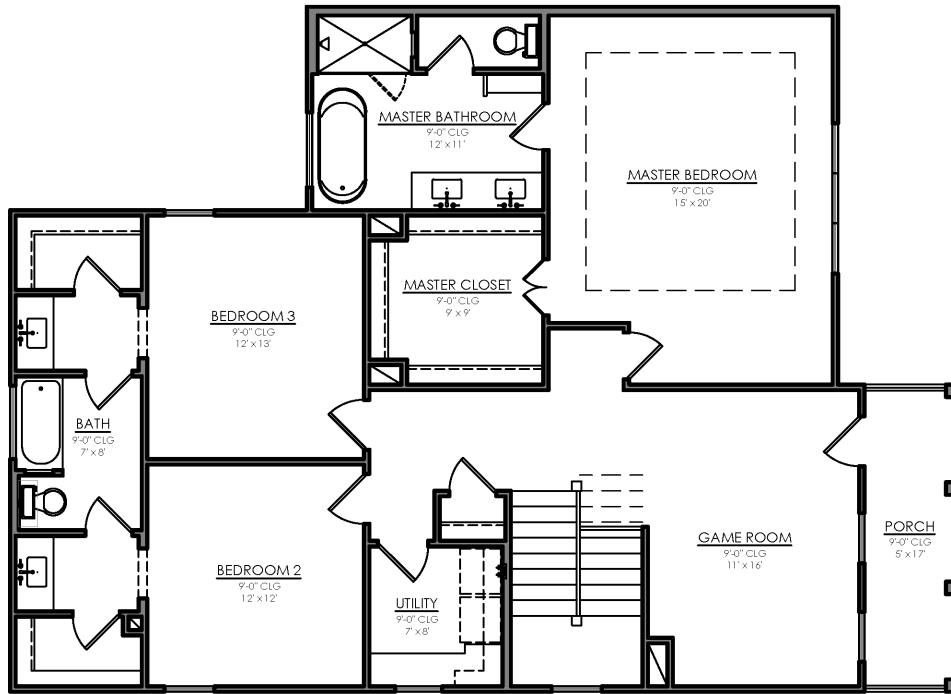

SINCLAIR

3 BED / 2.5 BATH / 2 CAR GARAGE
2,448 BASE SF

SULLIVAN
BROTHERS
B U I L D E R S

SECOND FLOOR

FIRST FLOOR