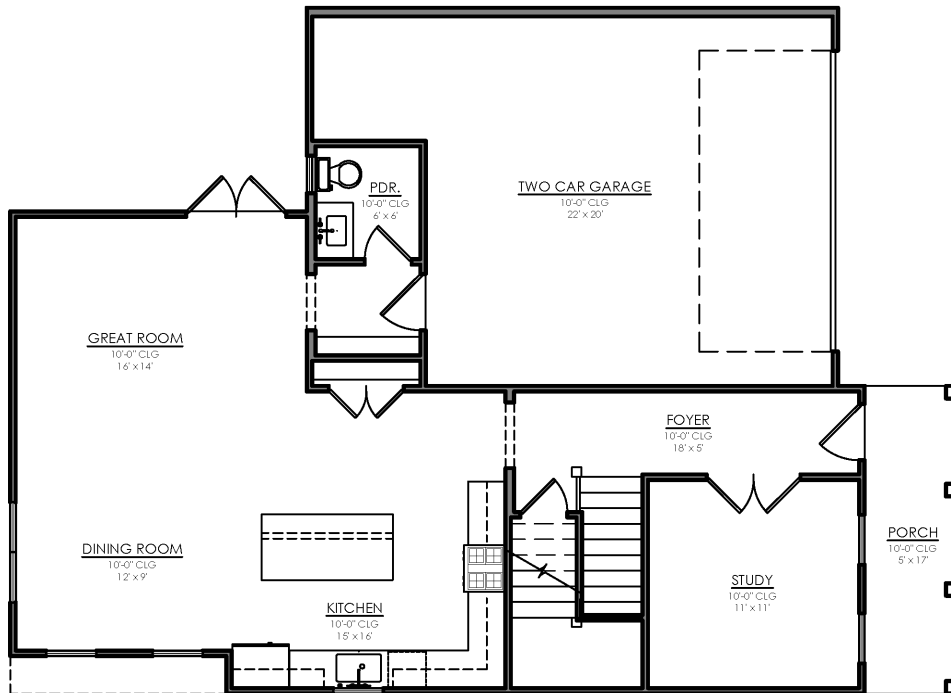

SINCLAIR

3 BED / 2.5 BATH / 2 CAR GARAGE
2,448 BASE SF

SULLIVAN
BROTHERS
B U I L D E R S

SECOND FLOOR

FIRST FLOOR