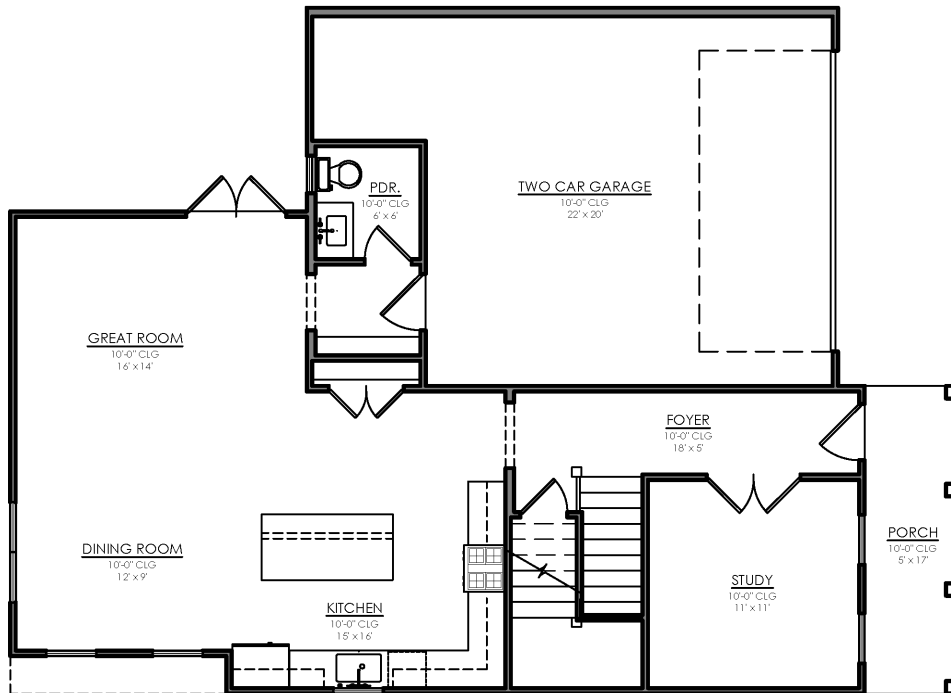

SINCLAIR

3 BED / 2.5 BATH / 2 CAR GARAGE  
2,448 BASE SF

**SULLIVAN**  
**BROTHERS**  
B U I L D E R S

SECOND FLOOR

FIRST FLOOR