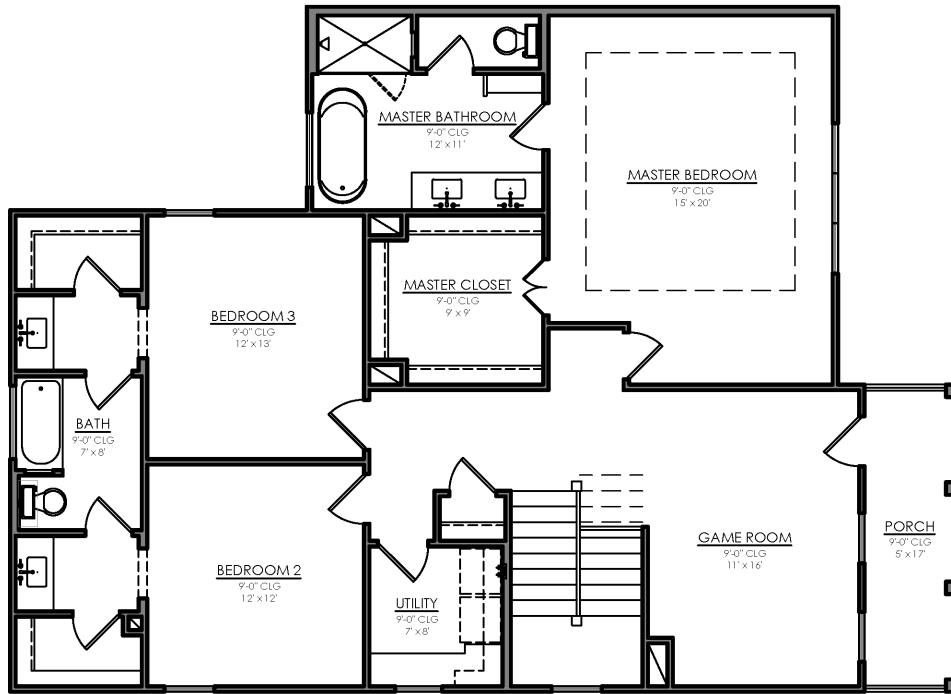

SINCLAIR

3 BED / 2.5 BATH / 2 CAR GARAGE  
2,448 BASE SF

**SULLIVAN**  
**BROTHERS**  
B U I L D E R S

SECOND FLOOR

FIRST FLOOR