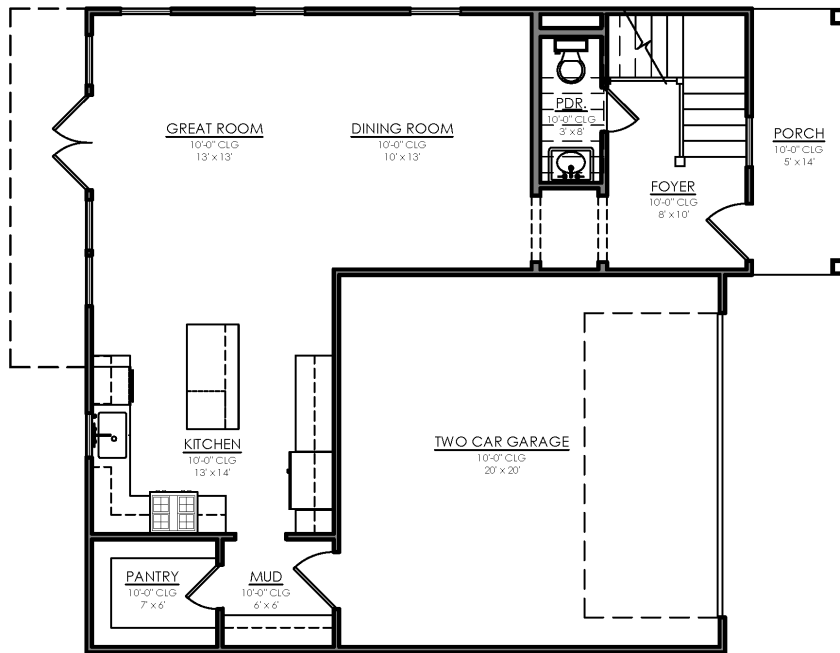

MARCELLA B

3 BED / 2.5 BATH / 2 CAR GARAGE  
1,839 BASE SF

**SULLIVAN**  
**BROTHERS**  
B U I L D E R S

SECOND FLOOR

FIRST FLOOR