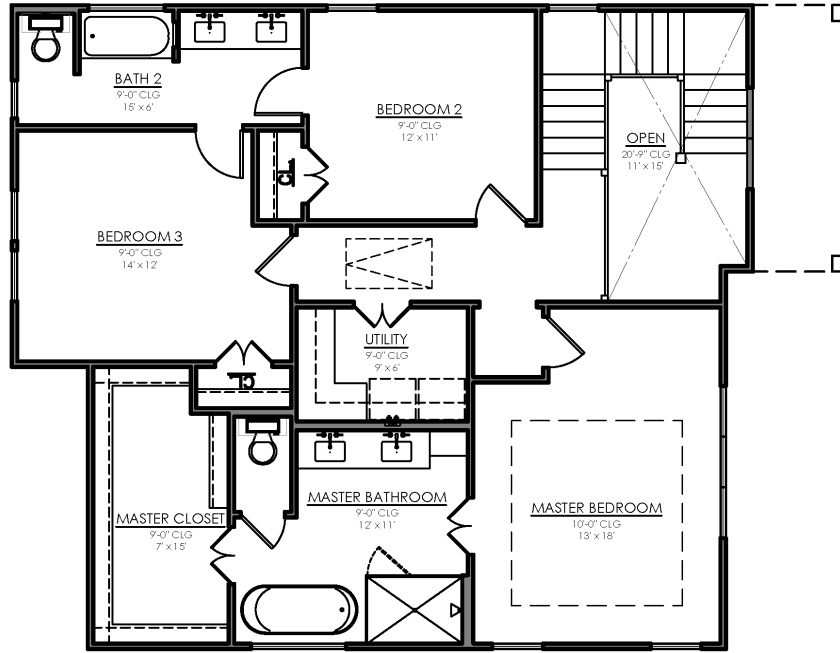

MARCELLA B

3 BED / 2.5 BATH / 2 CAR GARAGE  
1,839 BASE SF

**SULLIVAN**  
**BROTHERS**  
B U I L D E R S

SECOND FLOOR

FIRST FLOOR