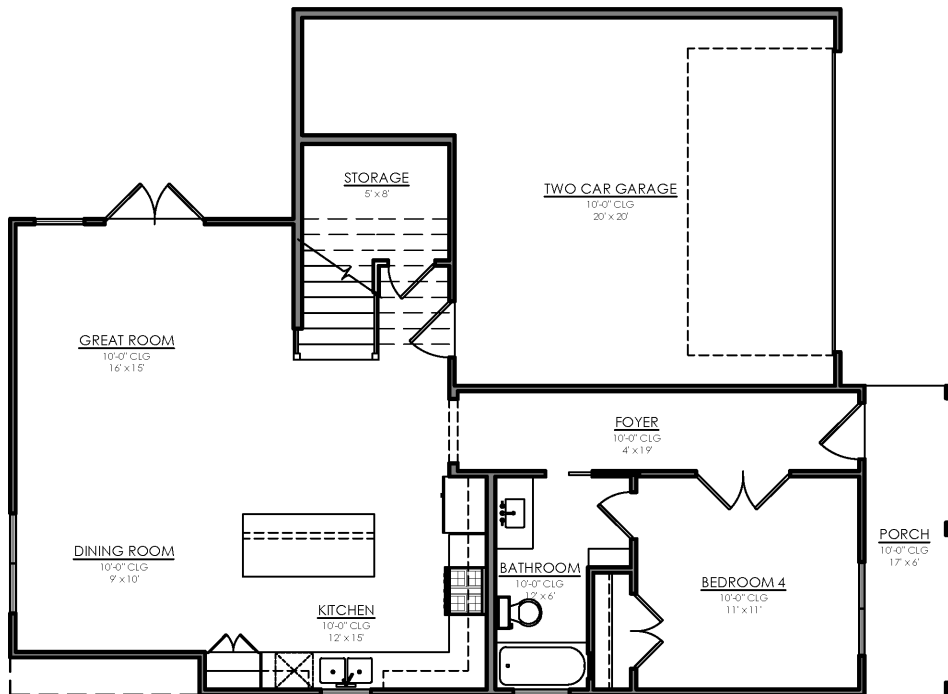

EUREKA

4 BED / 3 BATH / 2 CAR GARAGE
2,495 BASE SF

SULLIVAN
BROTHERS
B U I L D E R S

SECOND FLOOR

FIRST FLOOR