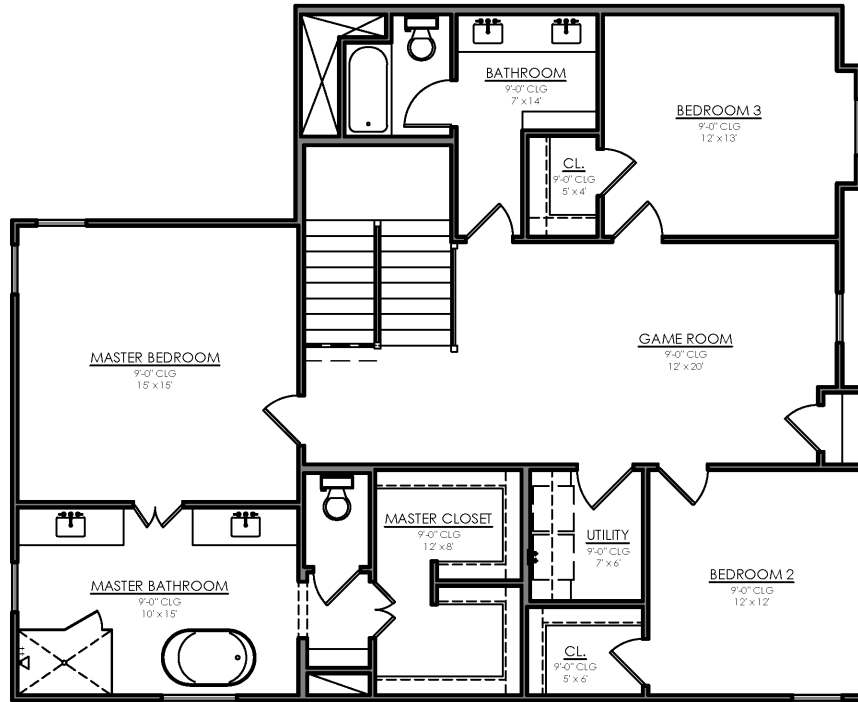

EUREKA

4 BED / 3 BATH / 2 CAR GARAGE
2,495 BASE SF

SULLIVAN
BROTHERS
B U I L D E R S

SECOND FLOOR

FIRST FLOOR