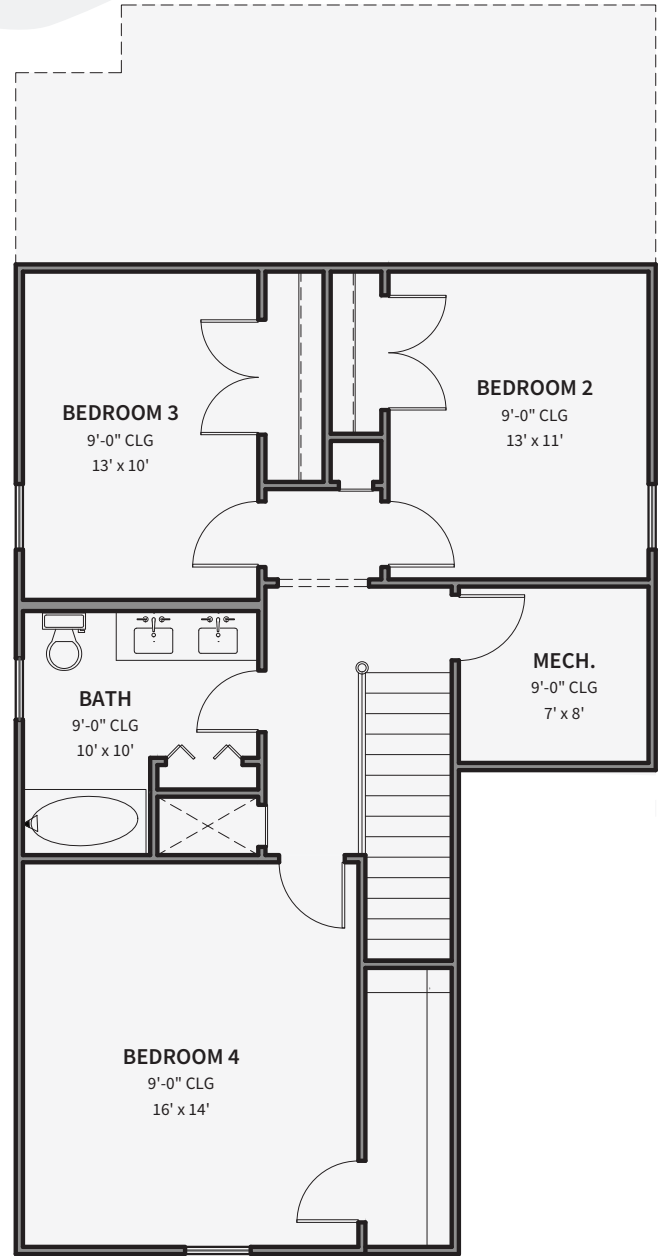

BONNIE

3 BED / 2.5 BATH  
2,038 BASE SF

**SULLIVAN**  
**BROTHERS**

B U I L D E R S

FIRST FLOOR

SECOND FLOOR