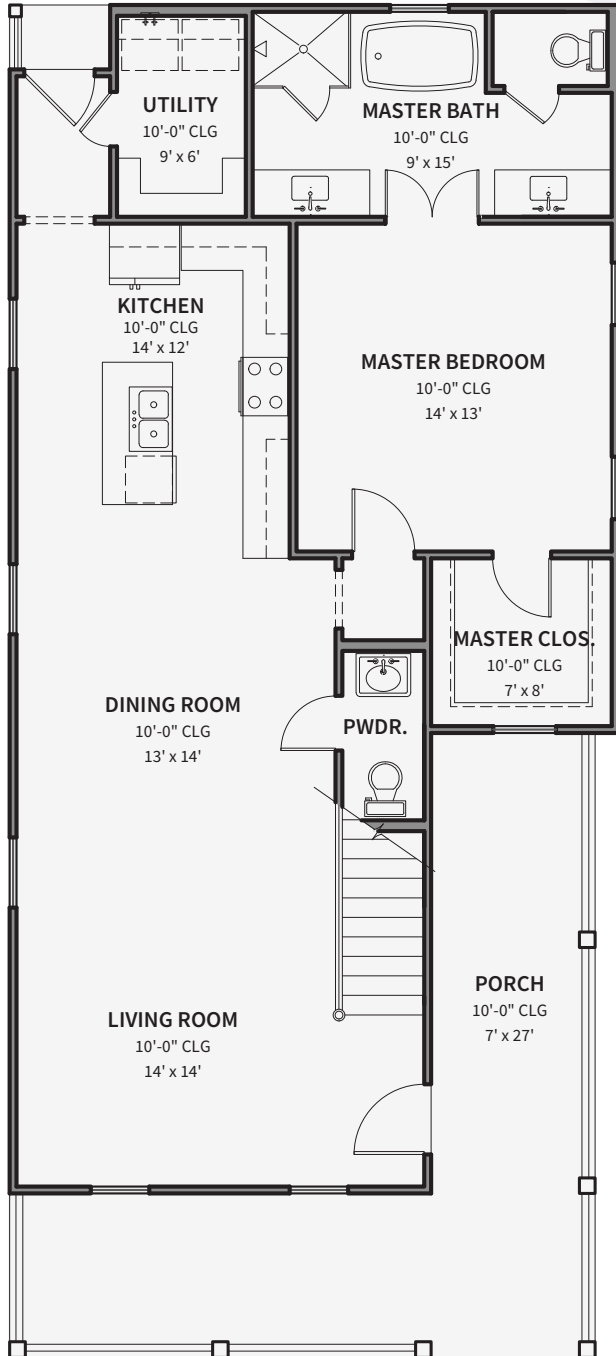

BONNIE

3 BED / 2.5 BATH  
2,038 BASE SF

**SULLIVAN**  
**BROTHERS**

B U I L D E R S

FIRST FLOOR

SECOND FLOOR