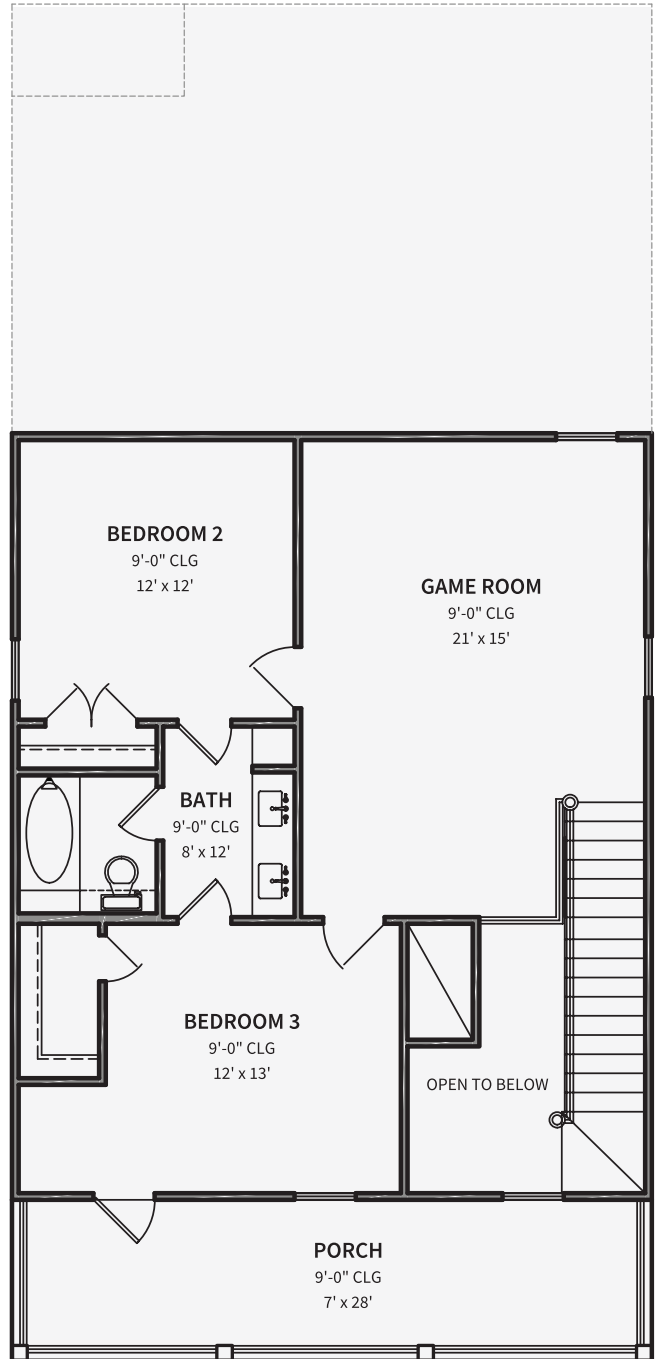

BEAUFORT

3 BED / 2.5 BATH / GAME ROOM
2,172 BASE SF

SULLIVAN
BROTHERS
B U I L D E R S

FIRST FLOOR

SECOND FLOOR