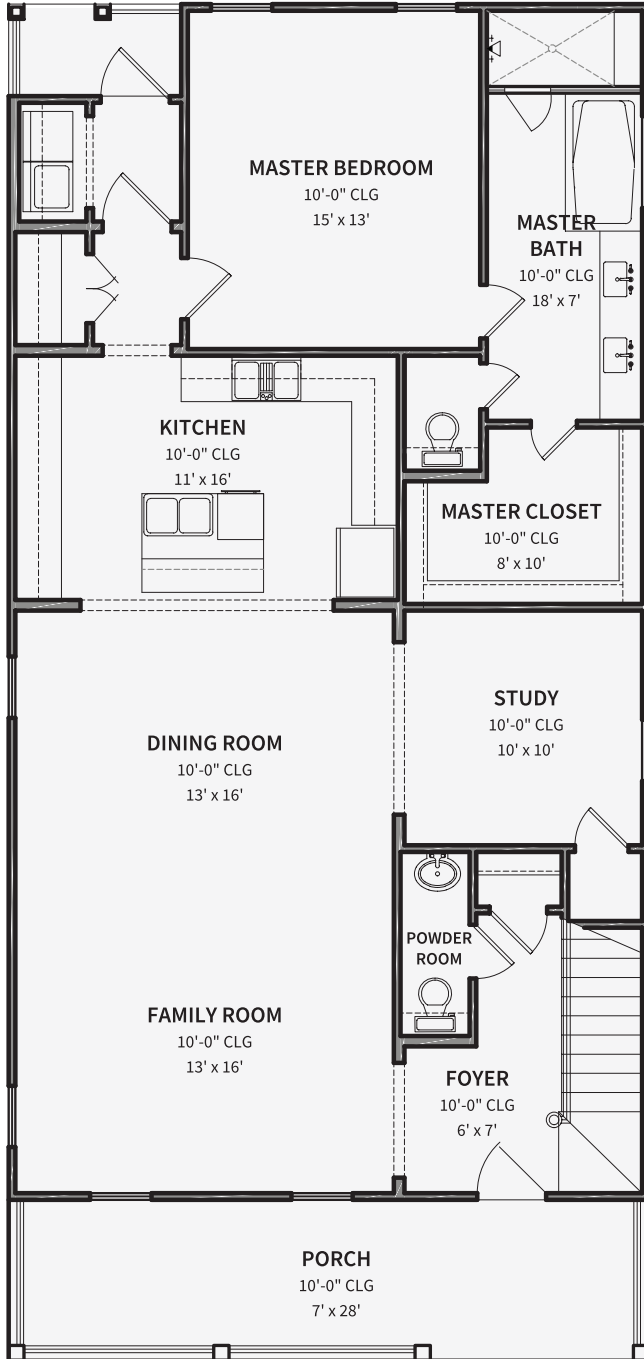

BEAUFORT

3 BED / 2.5 BATH / GAME ROOM
2,172 BASE SF

SULLIVAN
BROTHERS
B U I L D E R S

FIRST FLOOR

SECOND FLOOR