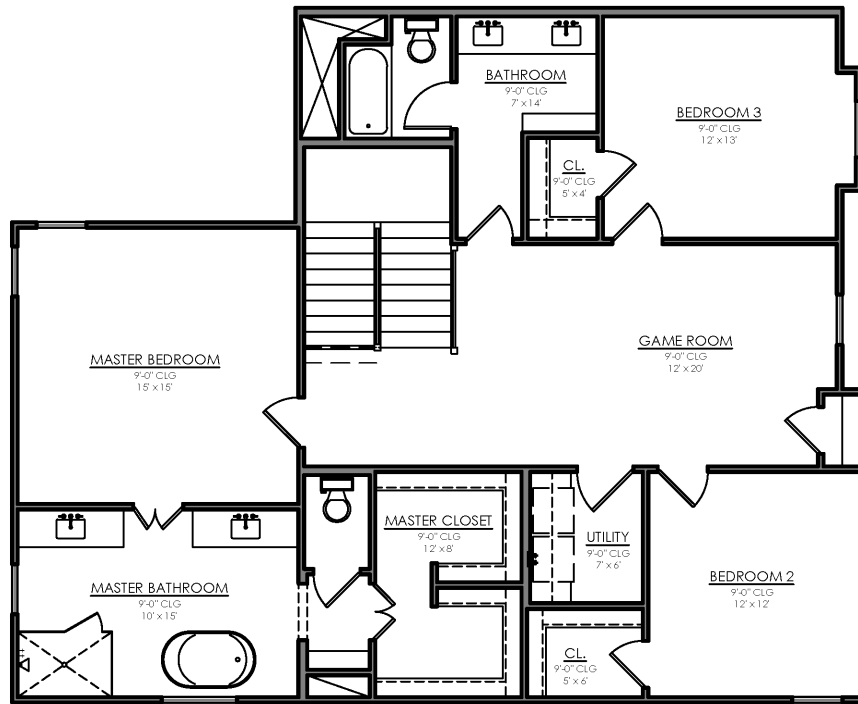

EUREKA

4 BED / 3 BATH / 2 CAR GARAGE
2,495 BASE SF

SULLIVAN
BROTHERS
B U I L D E R S

SECOND FLOOR

FIRST FLOOR