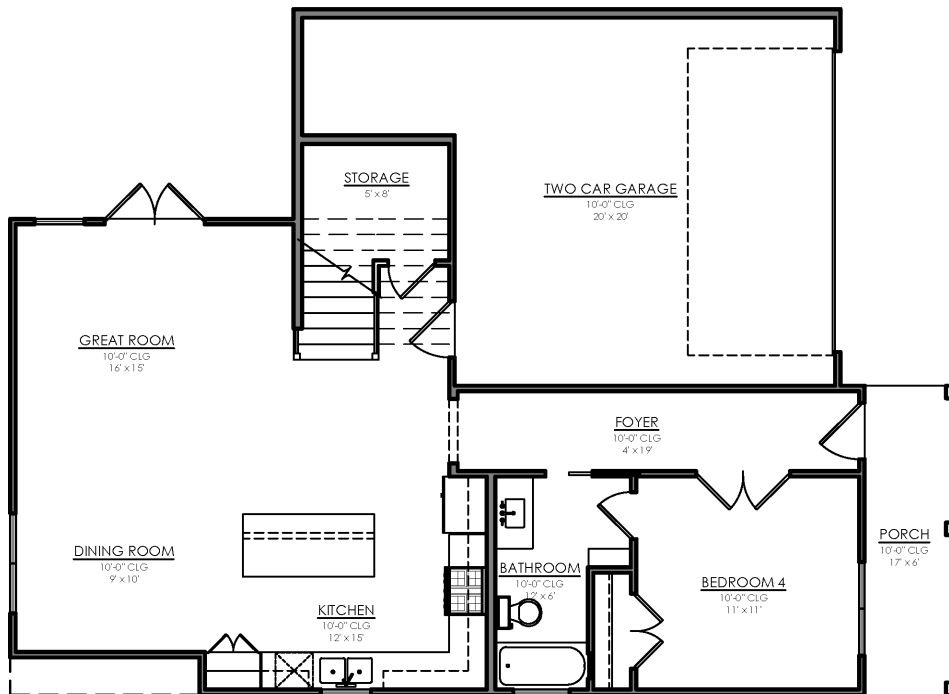

EUREKA

4 BED / 3 BATH / 2 CAR GARAGE
2,495 BASE SF

SULLIVAN
BROTHERS
B U I L D E R S

SECOND FLOOR

FIRST FLOOR